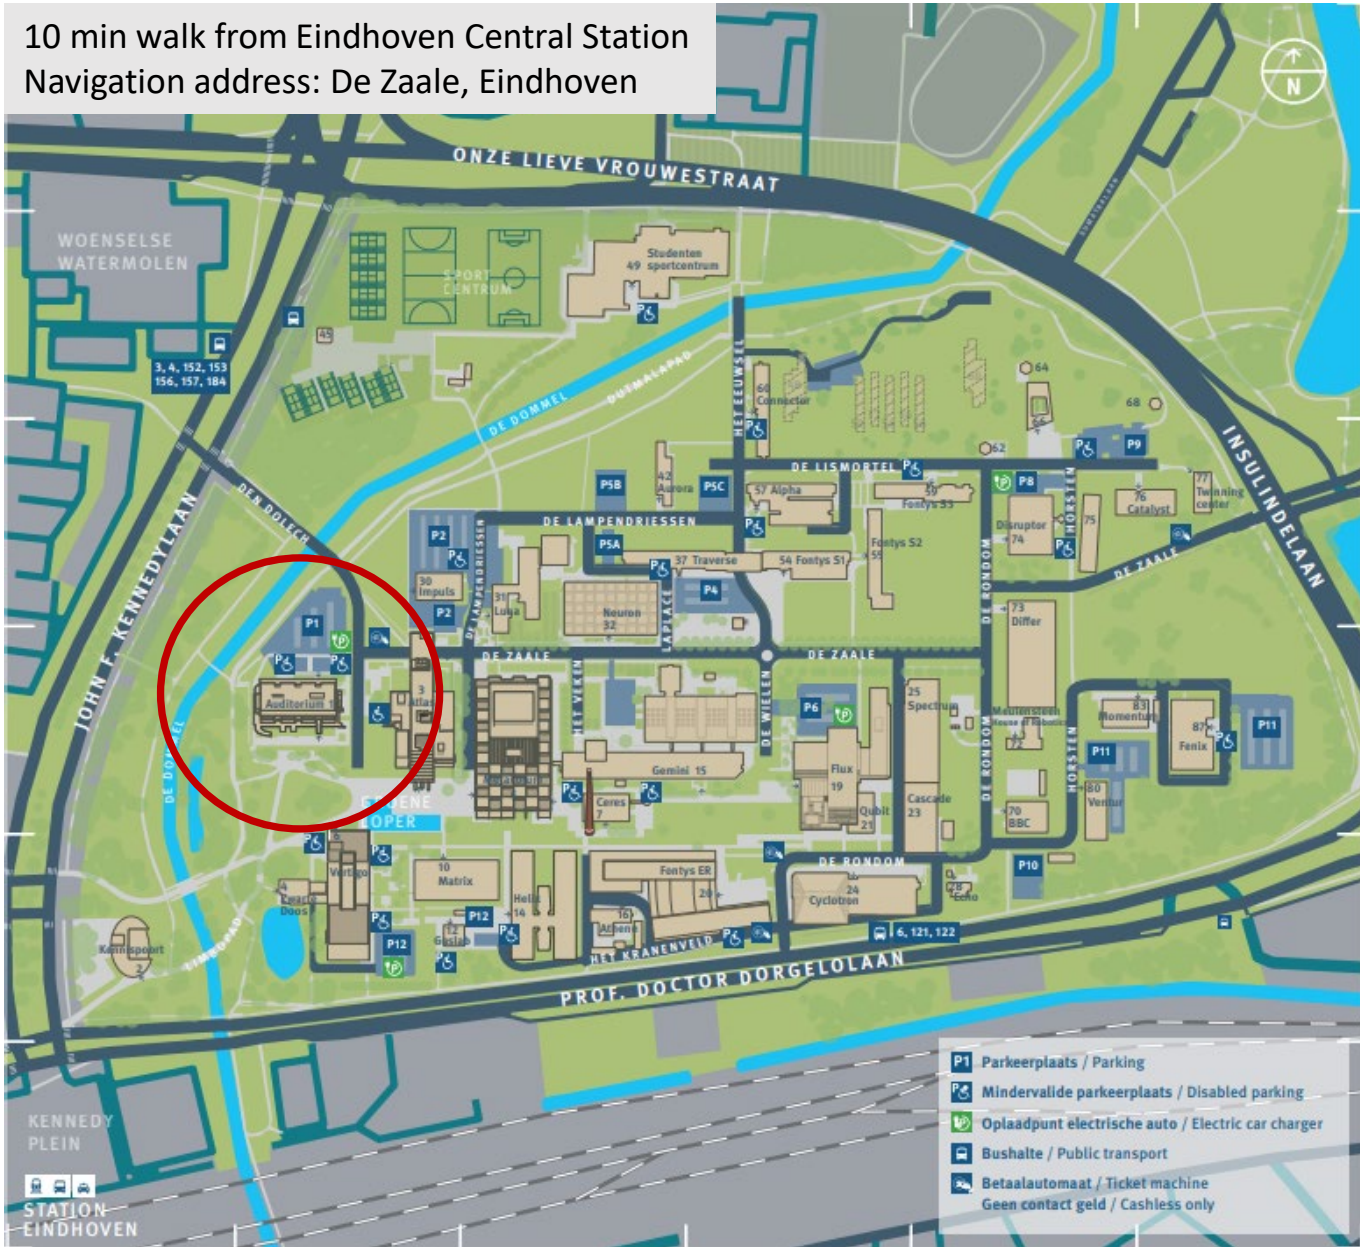

# 2023 NEMI day – 12<sup>th</sup> October – Auditorium @ TU/e

10 min walk from Eindhoven Central Station  
Navigation address: De Zaale, Eindhoven

Meeting point visit TFS at North side of Eindhoven CS